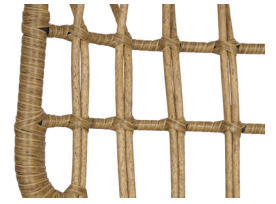

## OUTDOOR COLLECTION

PRODUCT	CODE	MEASUREMENTS	PRICE
Chair -Savana	215794	26.5"W x 28"D x 38"H	\$349.00
Side Table -Savana	215795	23.5"W x 23.5"D x 18"H	\$229.00

### PRODUCT OVERVIEW

Rust resistant powder coated steel frame

Handwoven, fade resistant PVC

'rope look' cord

Tempered glass top

Weight capacity: 265 lbs

### COLOUR/FINISH

Savana